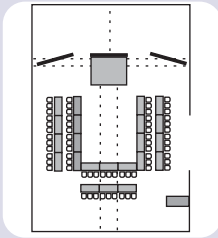

ARJUNA
 Dimension : 144 m2
 Length : 14.2 m
 Width : 11.9 m
 Ceiling height:
 - Lower 2.9 meter
 - Higher 4.9 meter

ARJUNA
 Located on the ground floor by the restaurant, it's a luminous meeting room with covered or open-air break areas. It has windows on its left and right side for access to natural light.
 Ideal for business meetings, family reunions and private dining for groups from 6 to 70 persons.

FLAMBOYAN
 Dimension : 208 m2
 Length : 16.6 m
 Width : 12.5 m
 Ceiling height:
 - Lower 2.9 meter
 - Higher 4.3 meter

FLAMBOYAN
 The bigger room, located on third floor, suitable for meetings and banquets.
 Ideal for meetings, banquets or dining for groups from 20 to 100 persons.

MELATI
 Dimension : 43 m2
 Length : 9.9 m
 Width : 4.3 m
 Ceiling height:
 - Lower 2.6 meter
 - Higher 2.7 meter

MELATI
 A luminous private room, located on the 2nd floor, for those looking for confidentiality and high technology. The room has access to natural light through windows on its left side.
 Ideal for board meeting or small committee up to 12 persons

ANGGREK
 Dimension : 43 m2
 Length : 9.9 m
 Width : 4.3 m
 Ceiling height:
 - Lower 2.6 meter
 - Higher 2.7 meter

ANGGREK
 A private room located on the 2nd floor, for those who want to organize small meetings.
 Ideal for press conference or business presentation from 6 to 15 persons